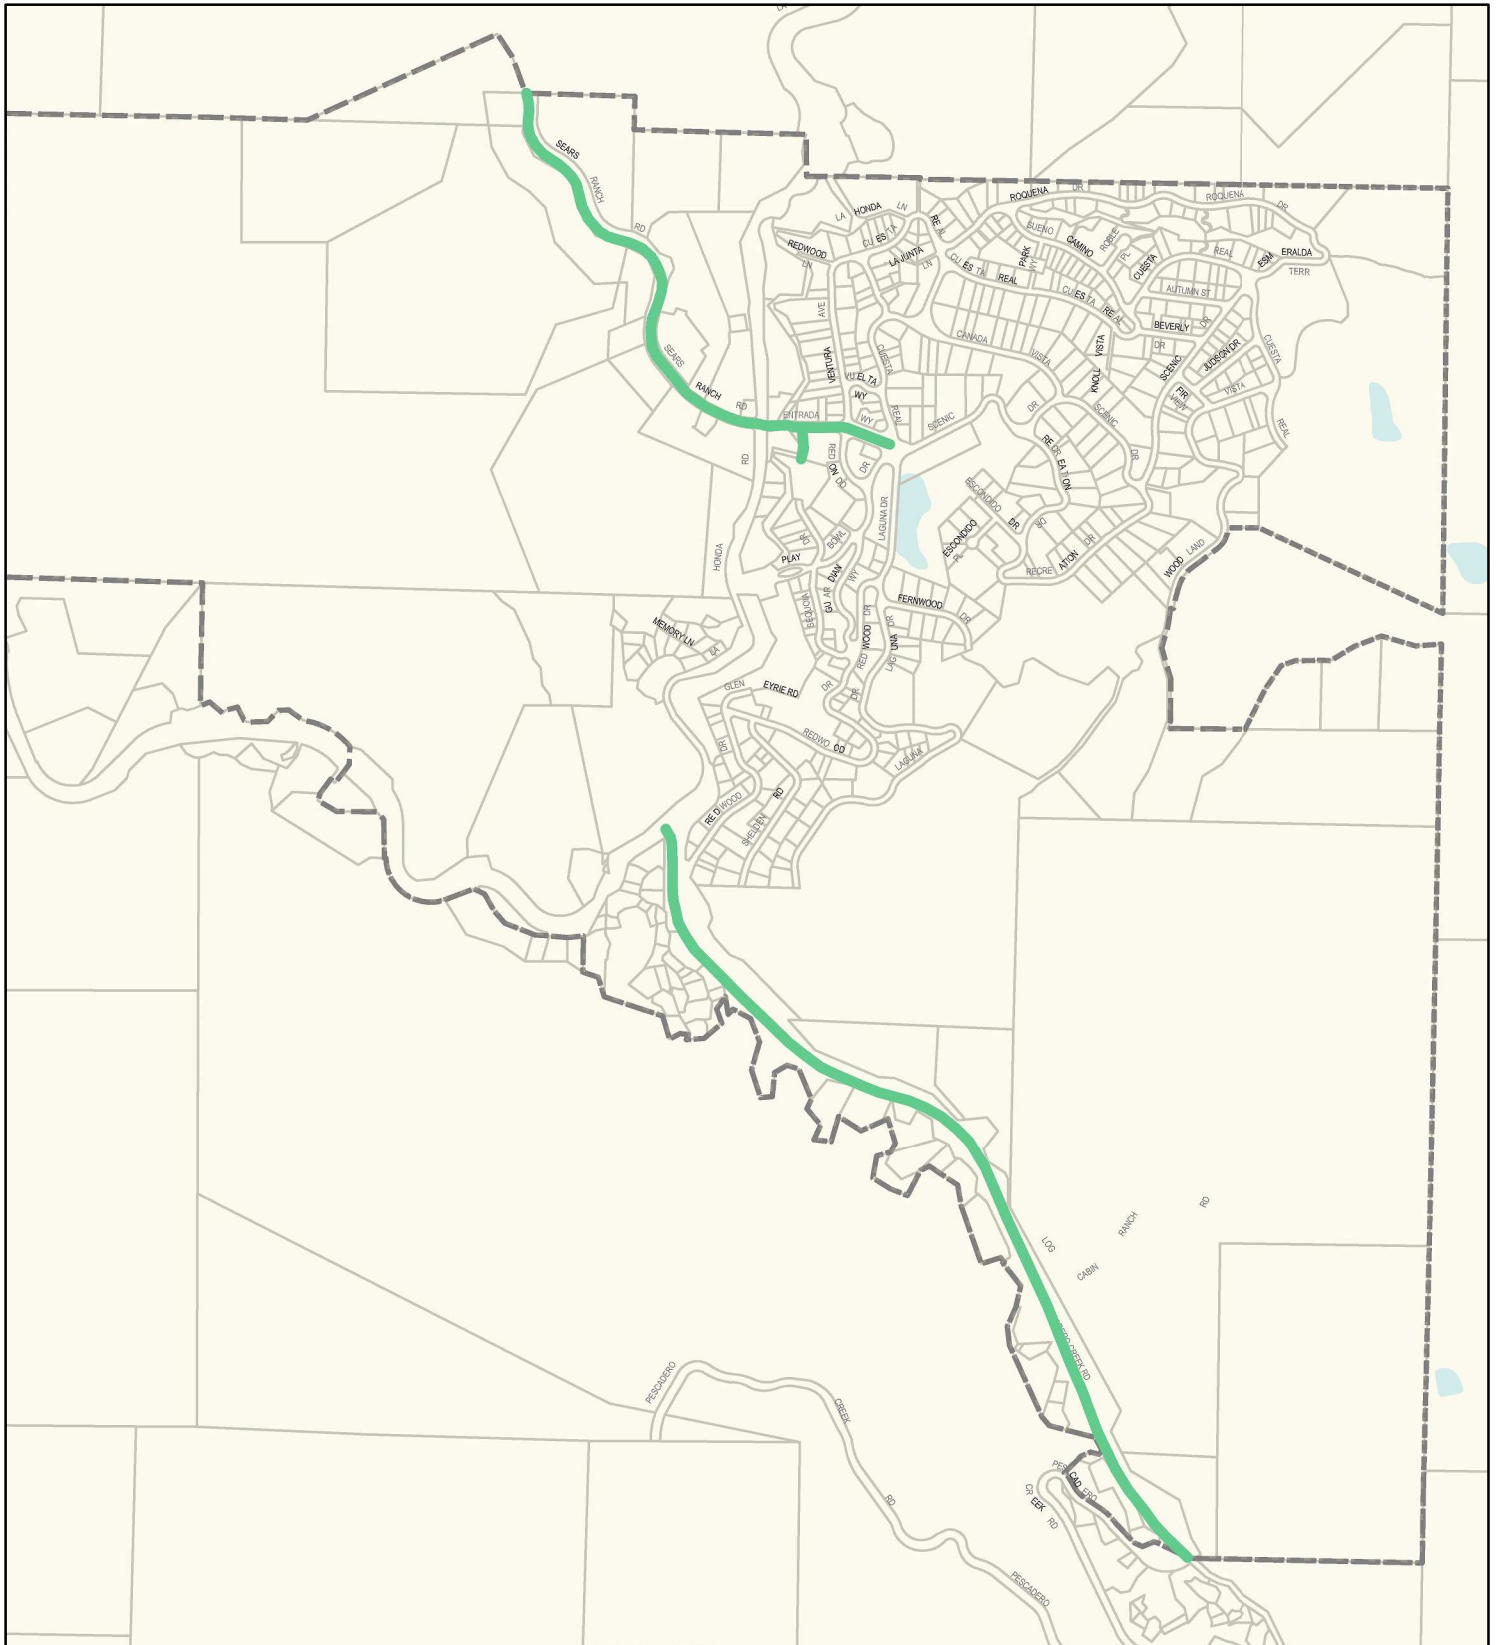

La Honda Street Sweeping Routes

Legend

Street_Sweeping_Routes

 La Honda - 1st Week - Tuesday

Truck Driver: Mike C.

0.000 0.075 0.150 0.225 0.300 0.375

Miles