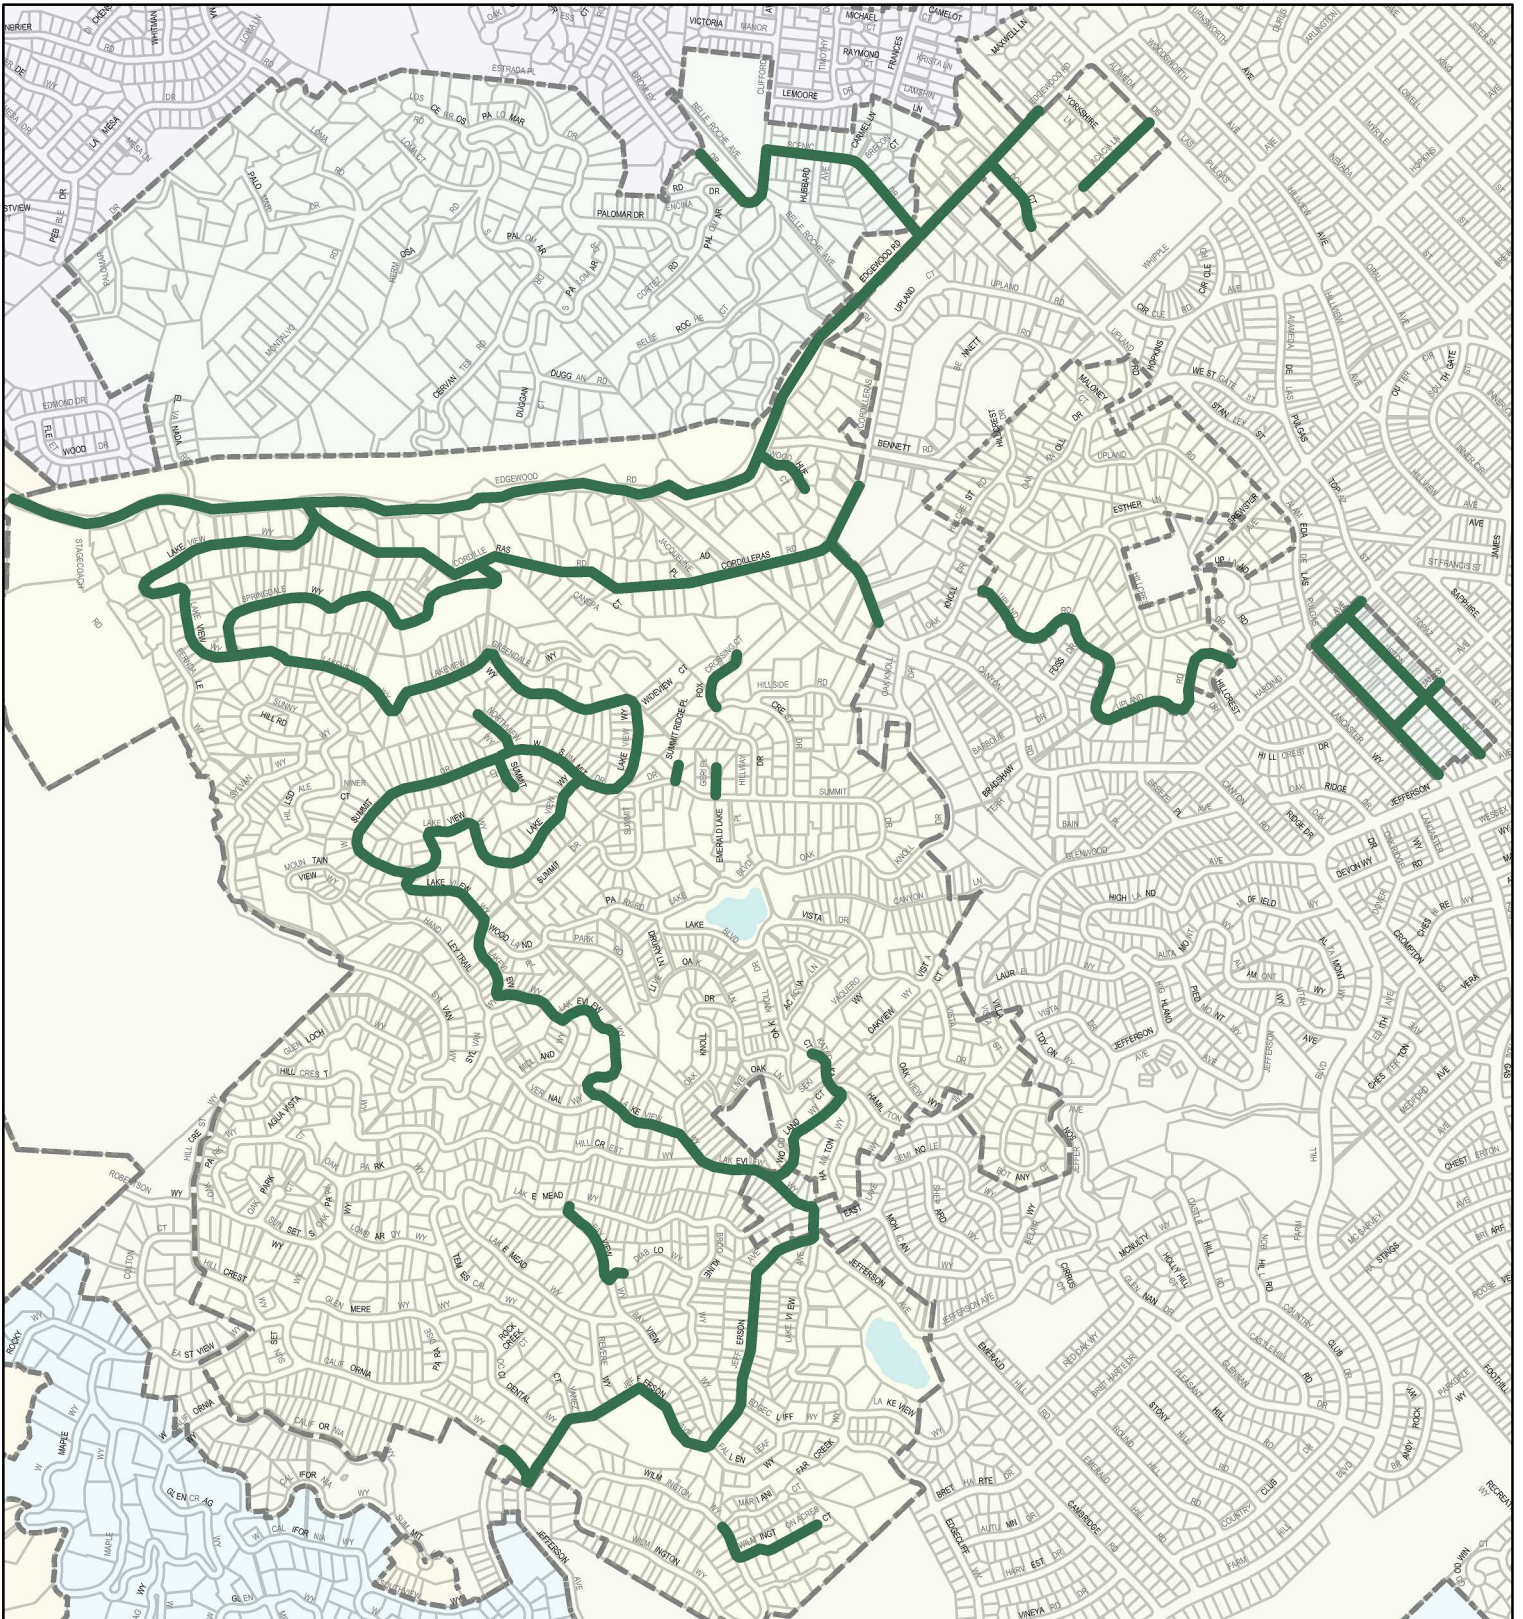

# Emerald Lake Hills Street Sweeping Routes

**Legend**

Street\_Sweeping\_Routes

Emerald Lake Hills - 1st & 3rd Week - Thursday

0.000 0.075 0.150 0.225 0.300 0.375

Miles