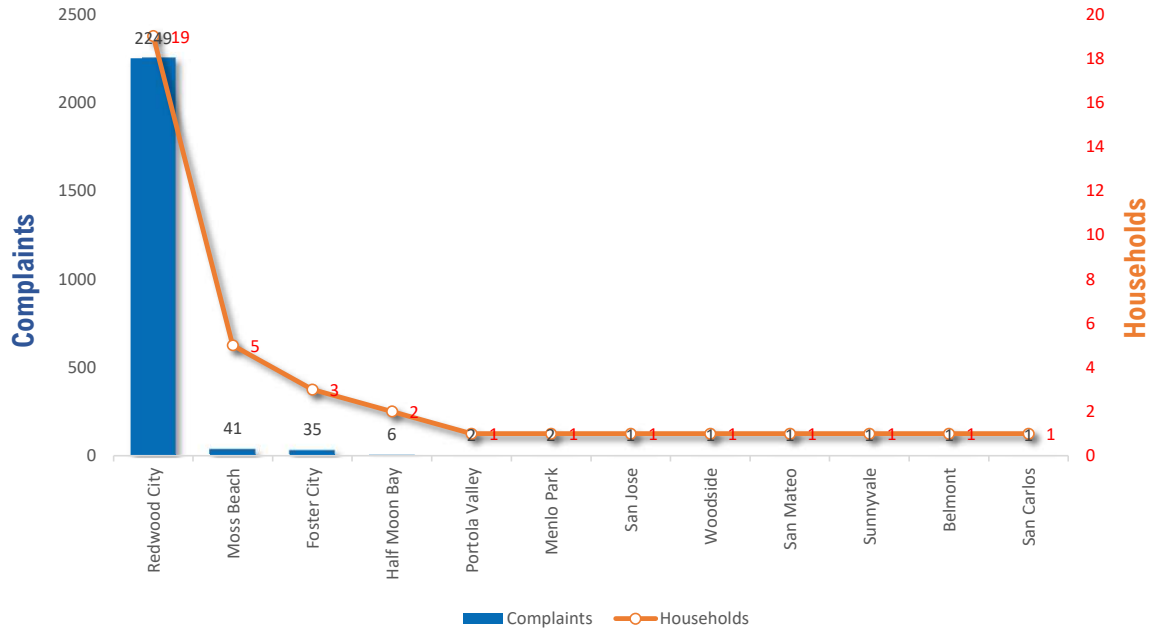

SAN MATEO COUNTY AIRPORTS

COMPLAINT REPORT

AUG - OCT 2024

3-Month Totals & Trends

37

Households

2,341

Comments

6,660

YTD

CITY	COMPLAINTS	HOUSEHOLDS	COMPLAINTS/ HOUSEHOLD
Redwood City	2,249	19	118.4
Moss Beach	41	5	8.2
Foster City	35	3	11.7
Half Moon Bay	6	2	3.0
Menlo Park	2	1	2.0
Portola Valley	2	1	2.0
San Mateo	1	1	1.0
San Jose	1	1	1.0
Woodside	1	1	1.0
San Carlos	1	1	1.0
Belmont	1	1	1.0
Sunnyvale	1	1	1.0
Totals	2,341	37	63.3