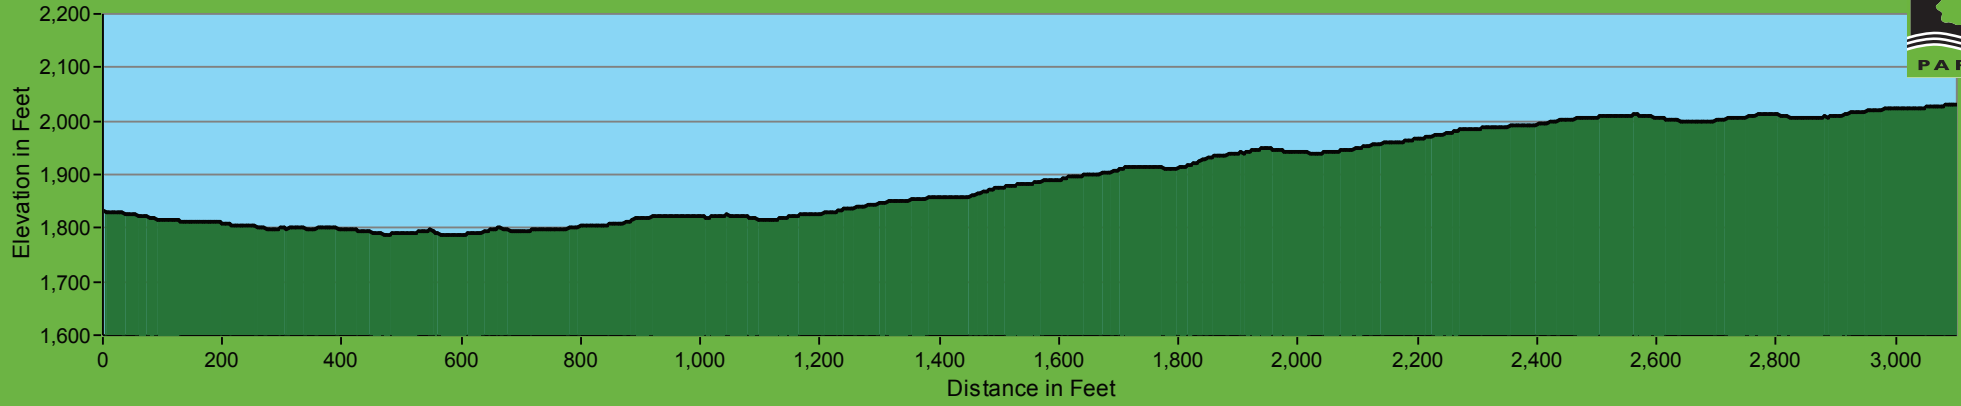

### Huddart County Park - Summit Springs Fire Road Trail Profile

246 Foot Elevation Change / Profile Begins at Richards road and ends at Archery Fire Road