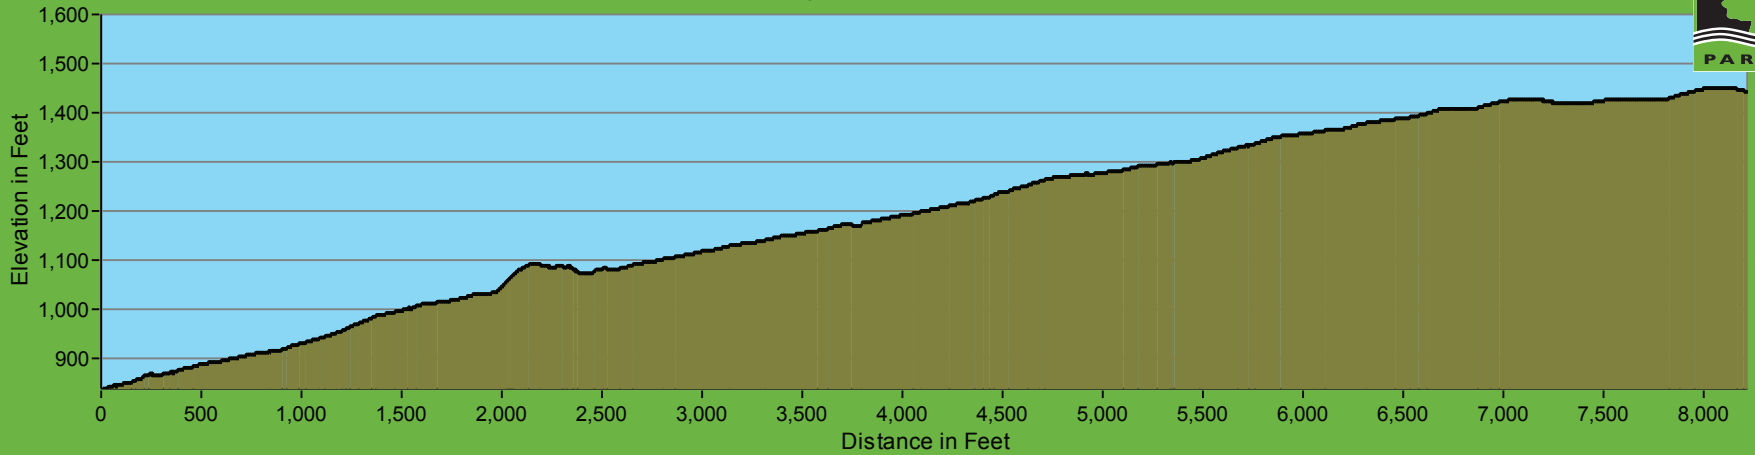

Wunderlich County Park / Meadow Trail Profile

612 foot elevation change / Profile begins on Alambique Trail and ends at Bear Gulch Trail